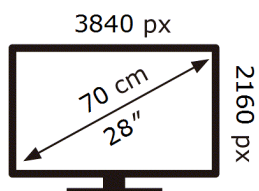

ENERG

SAMSUNG

S28BG702EP

27 kWh/1000h

ABCDEF **G**

55 kWh/1000h

2019/2013