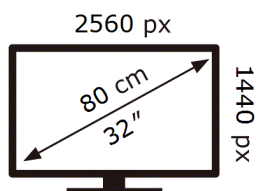

ENERG

SAMSUNG

S32A604NWM

32 kWh/1000h

ABCDEF **G**

50 kWh/1000h

2019/2013