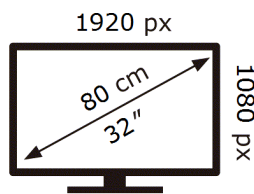

ENERG ⚡

Samsung

S32AG324NU

24 kWh/1000h

2019/2013