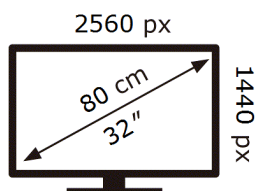

# ENERG

SAMSUNG

S32AG500PP

**33** kWh/1000h

ABCDEF **G**

**HDR**

**61** kWh/1000h

2019/2013