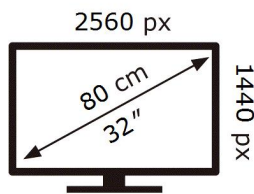

ENERG

SAMSUNG

S32AG500PU

36 kWh/1000h

ABCDEF **G**

HDR

61 kWh/1000h

2019/2013