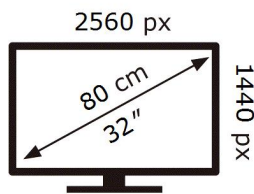

ENERG

SAMSUNG

S32AG504PP

33 kWh/1000h

ABCDEF **G**

HDR

61 kWh/1000h

2019/2013