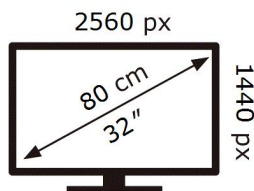

ENERG 

SAMSUNG

S32AG550EU

39 kWh/1000h

ABCDEF **G**

HDR

66 kWh/1000h

2019/2013