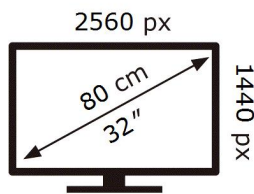

ENERG

SAMSUNG

S32AG550EU

39 kWh/1000h

ABCDEF **G**

HDR

66 kWh/1000h

2019/2013