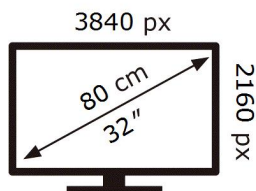

ENERG 

SAMSUNG

S32AM700PR

40 kWh/1000h

ABCDEF **G**

HDR

60 kWh/1000h

2019/2013