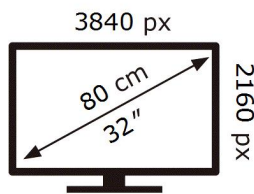

ENERG

SAMSUNG

S32AM700UU

48 kWh/1000h

ABCDEF **G**

HDR

55 kWh/1000h

2019/2013