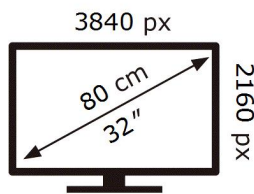

ENERG

SAMSUNG

S32B800PXP

33 kWh/1000h

ABCDEF **G**

HDR

71 kWh/1000h

2019/2013