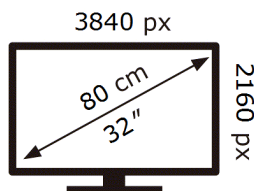

ENERG

Samsung

S32B800PXU

33 kWh/1000h

ABCDEF **G**

71 kWh/1000h

2019/2013