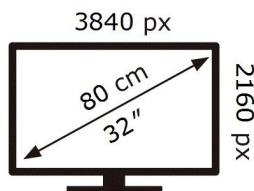

ENERG

SAMSUNG

S32B800PXU

33 kWh/1000h

ABCDEF **G**

HDR

71 kWh/1000h

2019/2013