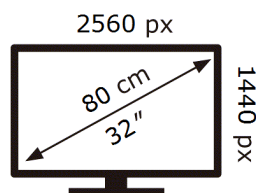

**ENERG** ⚡

Samsung

S32BG650EU

**30** kWh/1000h

ABCDEF **G**

**83** kWh/1000h

2019/2013