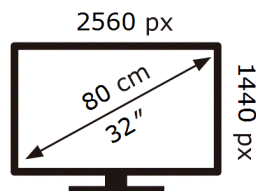

ENERG 

Samsung

S32BG650EU

30 kWh/1000h

ABCDEF **G**

HDR

83 kWh/1000h

2019/2013