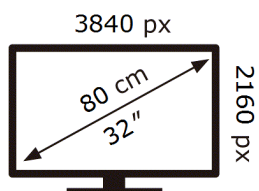

ENERG

SAMSUNG

S32BG700EU

33 kWh/1000h

ABCDEF **G**

HDR

61 kWh/1000h

2019/2013