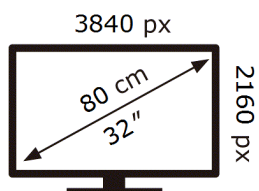

ENERG

SAMSUNG

S32BG750NP

33 kWh/1000h

ABCDEF **G**

HDR

90 kWh/1000h

2019/2013