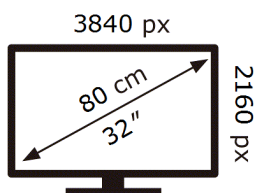

ENERG

SAMSUNG

S32BG750NU

41 kWh/1000h

ABCDEF **G**

90 kWh/1000h

2019/2013