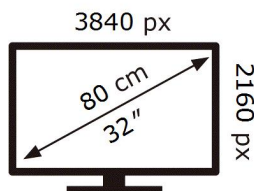

ENERG

SAMSUNG

S32BG750NU

41 kWh/1000h

ABCDEF **G**

90 kWh/1000h

2019/2013