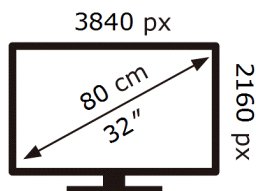

ENERG ⚡

Samsung

S32BG850NP

33 kWh/1000h

ABCDEF **G**

104 kWh/1000h

2019/2013