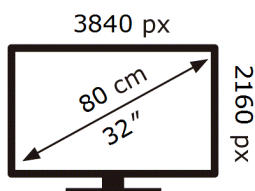

ENERG 

SAMSUNG

S32BG850NP

33 kWh/1000h

ABCDEF **G**

104 kWh/1000h

2019/2013