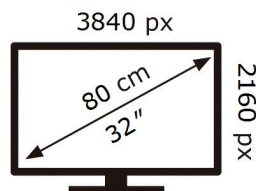

ENERG 

SAMSUNG

S32BG850NU

41 kWh/1000h

ABCDEF **G**

104 kWh/1000h

2019/2013