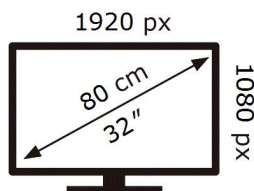

ENERG

SAMSUNG

S32BM501EU

27 kWh/1000h

ABCDEF **G**

39 kWh/1000h

2019/2013