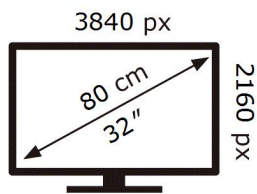

ENERG

SAMSUNG

S32BM700UP

33 kWh/1000h

ABCDEF **G**

HDR

57 kWh/1000h

2019/2013