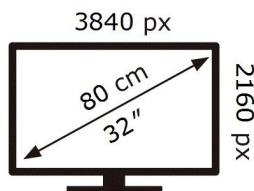

ENERG

SAMSUNG

S32BM700UU

40 kWh/1000h

ABCDEF **G**

HDR

57 kWh/1000h

2019/2013