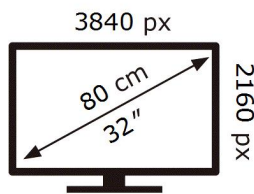

ENERG

SAMSUNG

S32BM702UU

40 kWh/1000h

ABCDEF **G**

HDR

57 kWh/1000h

2019/2013