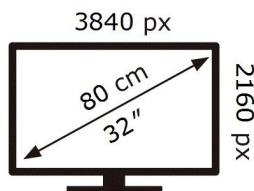

# ENERGY

SAMSUNG

S32BM801UU

**40** kWh/1000h

ABCDEF **G**

**HDR**

**75** kWh/1000h

2019/2013