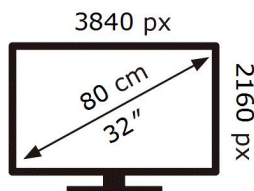

ENERG

SAMSUNG

S32BM80GUU

40 kWh/1000h

ABCDEF **G**

75 kWh/1000h

2019/2013