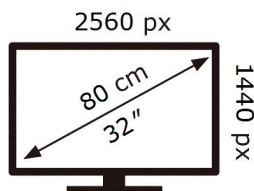

ENERG

SAMSUNG

S32CG552EU

33 kWh/1000h

ABCDEF **G**

HDR

64 kWh/1000h

2019/2013