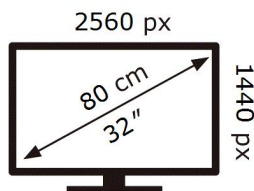

ENERG

SAMSUNG

S32CG554EU

33 kWh/1000h

ABCDEF **G**

HDR

64 kWh/1000h

2019/2013