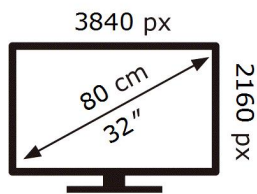

ENERG

SAMSUNG

S32CM801UU

33 kWh/1000h

ABCDEF **G**

HDR

37 kWh/1000h

2019/2013