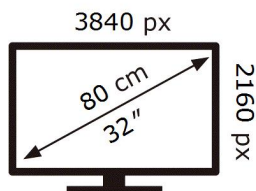

ENERG

SAMSUNG

S32CM801UU

33 kWh/1000h

ABCDEF **G**

HDR

37 kWh/1000h

2019/2013