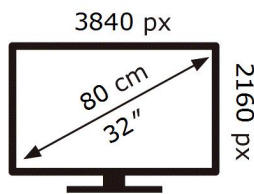

ENERG

SAMSUNG

S32CM80GUU

33 kWh/1000h

ABCDEF **G**

HDR

37 kWh/1000h

2019/2013