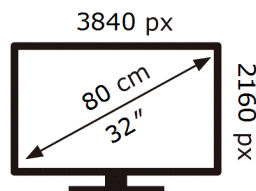

# ENERG

Samsung

S32D800UAA

**33** kWh/1000h

ABCDEF **G**

**58** kWh/1000h

2019/2013