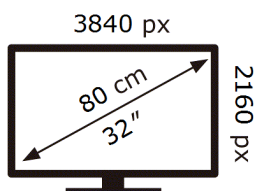

ENERG

Samsung

S32DG802SU

47 kWh/1000h

ABCDEF **G**

65 kWh/1000h

2019/2013