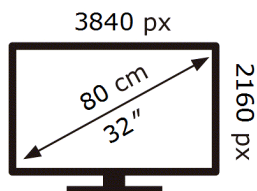

ENERG 

Samsung

S32DG802SU

47 kWh/1000h

ABCDEF **G**

65 kWh/1000h

2019/2013