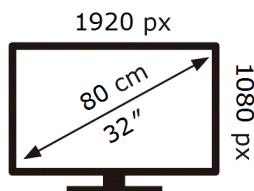

ENERG 

Samsung

S32DM500EU

26 kWh/1000h

ABCDEF **G**

38 kWh/1000h

2019/2013