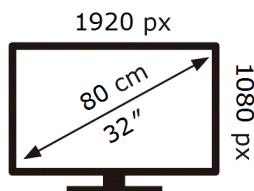

ENERG

Samsung

S32DM500EU

26 kWh/1000h

ABCDEF **G**

38 kWh/1000h

2019/2013