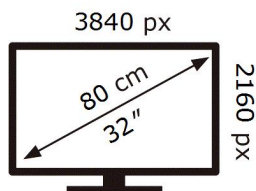

ENERG

SAMSUNG

S32DM801UU

31 kWh/1000h

ABCDEF **G**

HDR

72 kWh/1000h

2019/2013