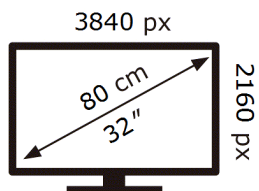

**ENERG** 

Samsung

S32FG810SU

**38** kWh/1000h

ABCDEF **G**

**HDR**

**46** kWh/1000h

2019/2013