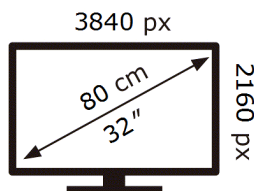

ENERG 

Samsung

S32H804UAA

32 kWh/1000h

ABCDEF **G**

61 kWh/1000h

2019/2013