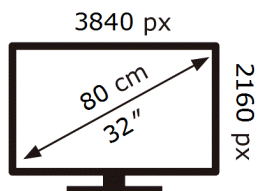

ENERG

Samsung

S32HG800SU

32 kWh/1000h

ABCDEF **G**

HDR

60 kWh/1000h

2019/2013