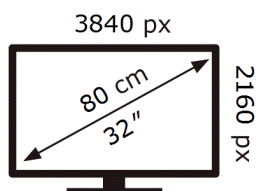

ENERG

Samsung

S32HG802SU

32 kWh/1000h

ABCDEF **G**

60 kWh/1000h

2019/2013