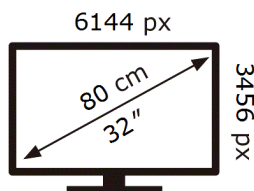

ENERG ⚡

Samsung

S32HG806ES

33 kWh/1000h

ABCDEF **G**

HDR

92 kWh/1000h

2019/2013