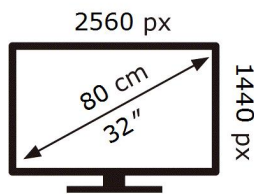

ENERG 

SAMSUNG

S32R750QEU

48 kWh/1000h

2019/2013