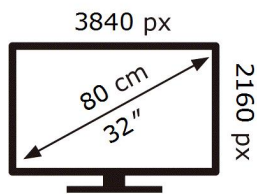

ENERG

SAMSUNG

S32R750UEU

53 kWh/1000h

2019/2013