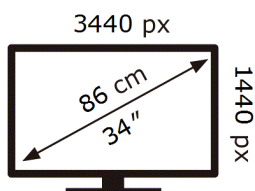

ENERG

SAMSUNG

S34BG850SU

50 kWh/1000h

ABCDEF **G**

HDR

64 kWh/1000h

2019/2013