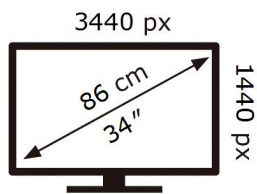

ENERG

SAMSUNG

S34BG850SU

50 kWh/1000h

ABCDEF **G**

HDR

64 kWh/1000h

2019/2013