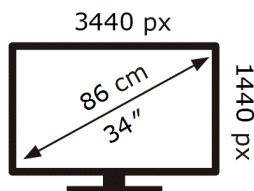

**ENERG** 

Samsung

S34C500GAU

**32** kWh/1000h

ABCDEF **G**

**HDR**

**50** kWh/1000h

2019/2013