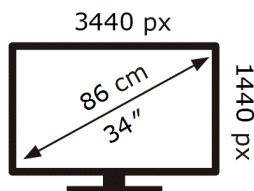

ENERG 

Samsung

S34C650TAU

32 kWh/1000h

ABCDEF **G**

HDR

52 kWh/1000h

2019/2013